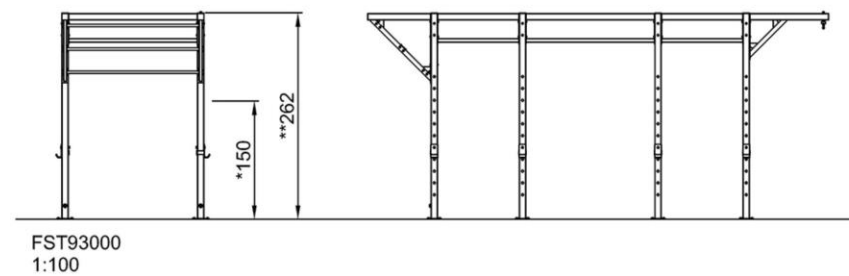

Комплекс «Базовый лагерь»

FST930

KOMPAN
Let's play

Макс. высота падения | Общая высота | Область безопасной поверхности

Макс. высота падения | Общая высота

[Нажмите для ВИДА СВЕРХУ (1:100)](#)

[Нажмите для ВИДА СБОКУ (1:100)](#)